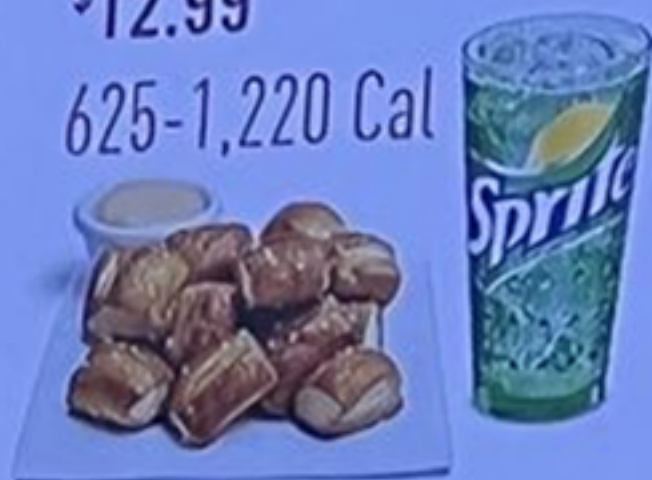

• PRETZEL BUNDLES •

• COLD DRINKS •

with a dip and a medium soft drink

substitute a Lemonade for an extra \$.00 260 Cal

1 Any Classic Pretzel

\$11.49
375-990 Cal

2 Large Pretzel Nuggets

\$12.99
625-1,220 Cal

3 Nathan's Pretzel Dog

\$11.99
405-880 Cal

4 Pretzel Mini Dogs

\$13.99
675-1,150 Cal

Lemonades

Original Lemonade

Strawberry • Mango • Blue Raspberry

	Med Cal	Large Cal
	\$3.49 260	\$3.99 370